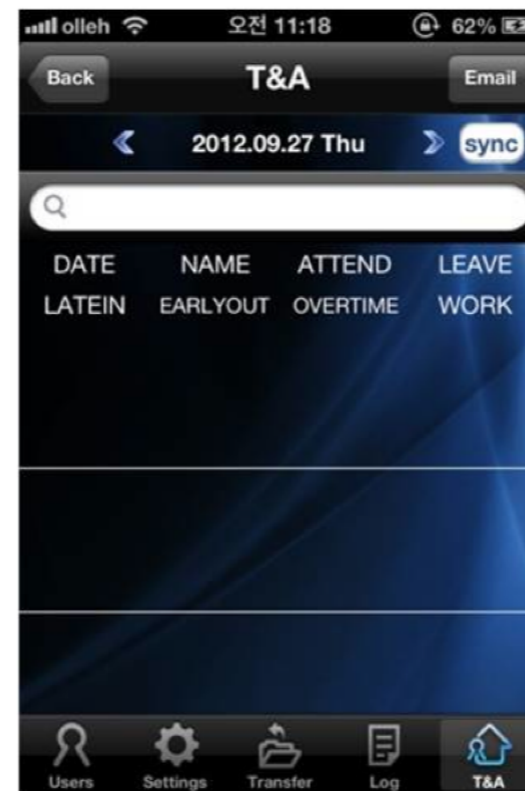

-  Add/Modify Feature
-  Log Search feature
-  Log Search feature
-  Transfer users to other terminal
-  Disconnect

T&A, LOG REPORT, EMAIL TRANSFER, IMAGE CHECK CAN BE CHECKED FROM SMART PHONE

T&A SETTING

LOG REPORT

EMAIL TRANSFER

IMAGE CAPTURE

SMART PHONE APPLICATION FOR BRIEF T&A LOG INFORMATION

SEND LOG DATA BY EMAIL

UNIS (Server S/W for PC)

REAL-TIME IMAGE MONITORING AND DOOR OPEN FROM SMART PHONE

LIVE & FAKE FINGER PRINT DETECTION PROMISE SAFE & SECURE