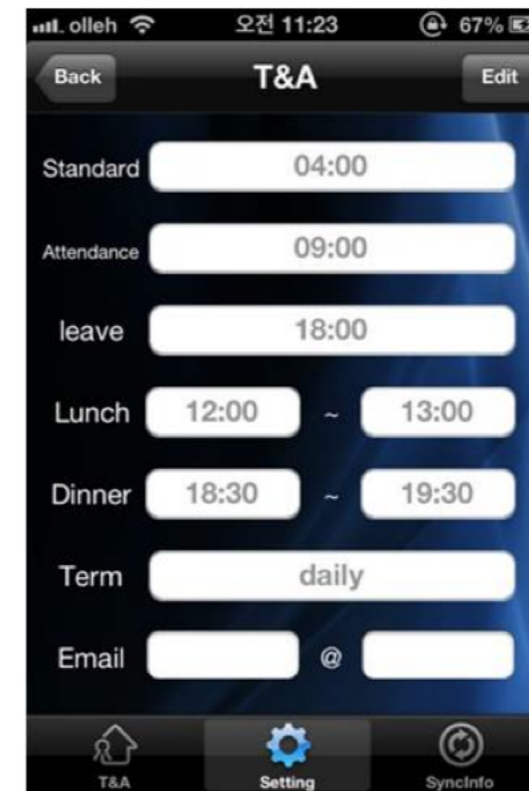

-  Add/Modify Feature
-  Log Search feature
-  Log Search feature
-  Transfer users to other terminal
-  Disconnect

T&A, LOG REPORT, EMAIL TRANSFER, IMAGE CHECK CAN BE CHECKED FROM SMART PHONE

T&A SETTING

LOG REPORT

EMAIL TRANSFER

IMAGE CAPTURE

SMART PHONE APPLICATION FOR BRIEF T&A LOG INFORMATION

SEND LOG DATA BY EMAIL

UNIS (Server S/W for PC)

REAL-TIME IMAGE MONITORING AND DOOR OPEN FROM SMART PHONE

LIVE & FAKE FINGER PRINT DETECTION PROMISE SAFE & SECURE