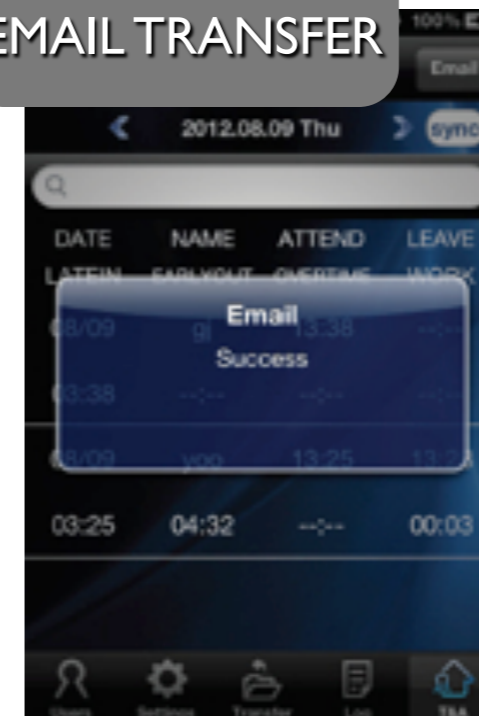

-  Add/Modify Feature
-  Log Search feature
-  Log Search feature
-  Transfer users to other terminal
-  Disconnect

T&A, LOG REPORT, EMAIL TRANSFER, IMAGE CHECK CAN BE CHECKED FROM SMART PHONE

T&A SETTING

LOG REPORT

EMAIL TRANSFER

IMAGE CAPTURE

SMART PHONE APPLICATION FOR BRIEF T&A LOG INFORMATION

SEND LOG DATA BY EMAIL

UNIS (Server S/W for PC)

REAL-TIME IMAGE MONITORING AND DOOR OPEN FROM SMART PHONE

LIVE & FAKE FINGER PRINT DETECTION PROMISE SAFE & SECURE