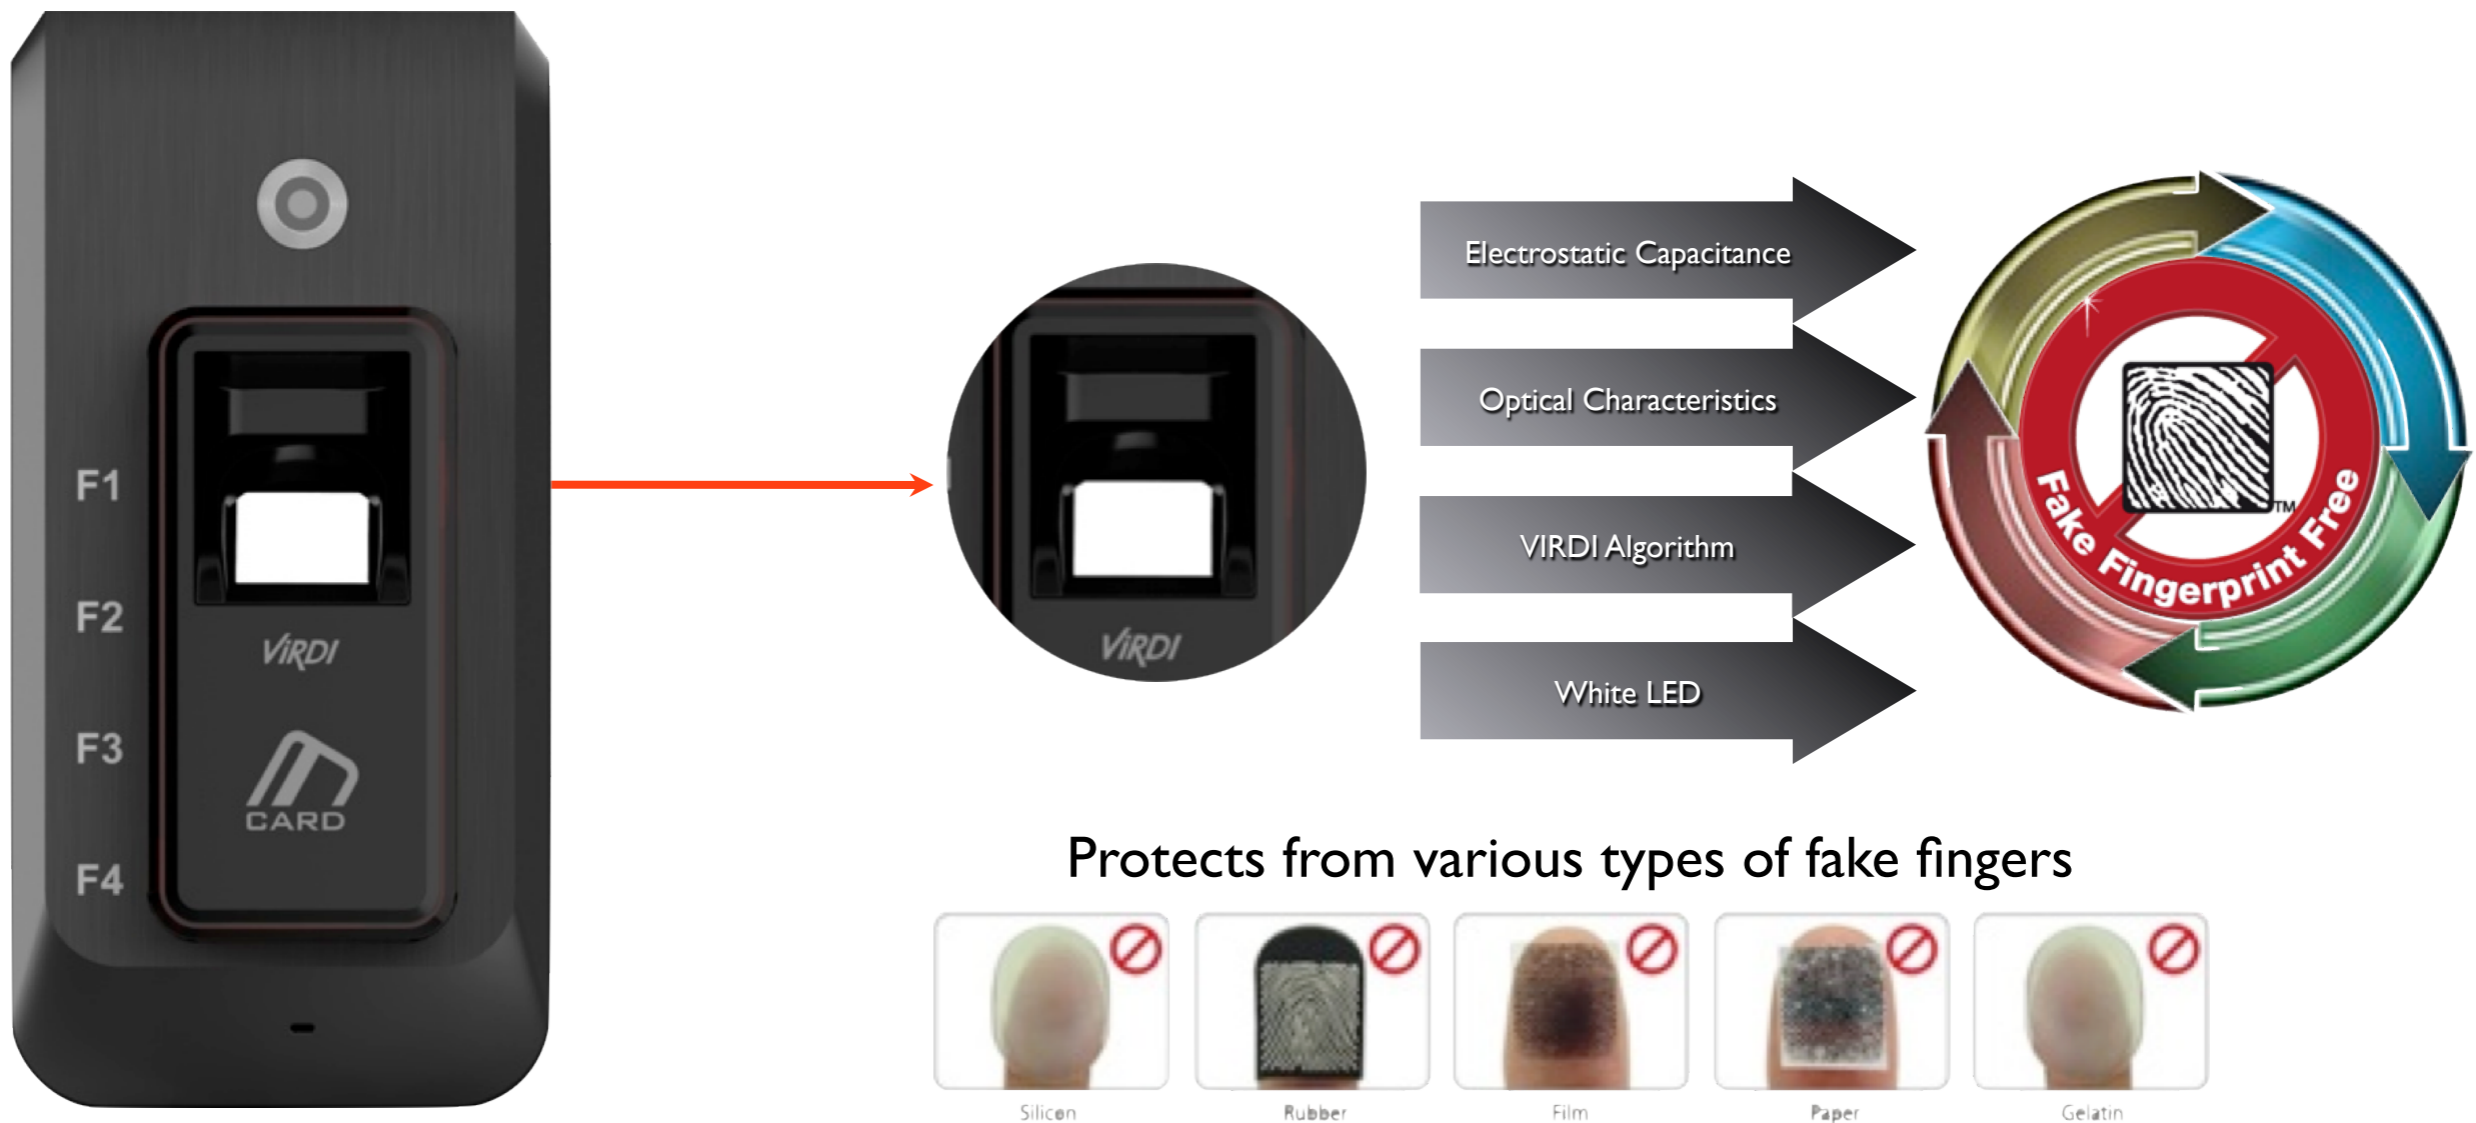

ACCESS: FP, RF, FP+RF

*Remote open from smart phone

WETHER PROOF: IP65

CAMERA: IP65

Communications: Wi-Fi, RS485/232, Wiegand out

STAND ALONE CONFIGURATION

NETWORK CONFIGURATION

CONVENIENCE

-  Add/Modify Feature
-  Log Search feature
-  Log Search feature
-  Transfer users to other terminal
-  Disconnect

T&A, LOG REPORT, EMAIL TRANSFER, IMAGE CHECK CAN BE CHECKED FROM SMART PHONE

T&A SETTING

LOG REPORT

EMAIL TRANSFER

IMAGE CAPTURE

SMART PHONE APPLICATION FOR BRIEF T&A LOG INFORMATION

SEND LOG DATA BY EMAIL

UNIS (Server S/W for PC)

REAL-TIME IMAGE MONITORING AND DOOR OPEN FROM SMART PHONE

LIVE & FAKE FINGER PRINT DETECTION PROMISE SAFE & SECURE