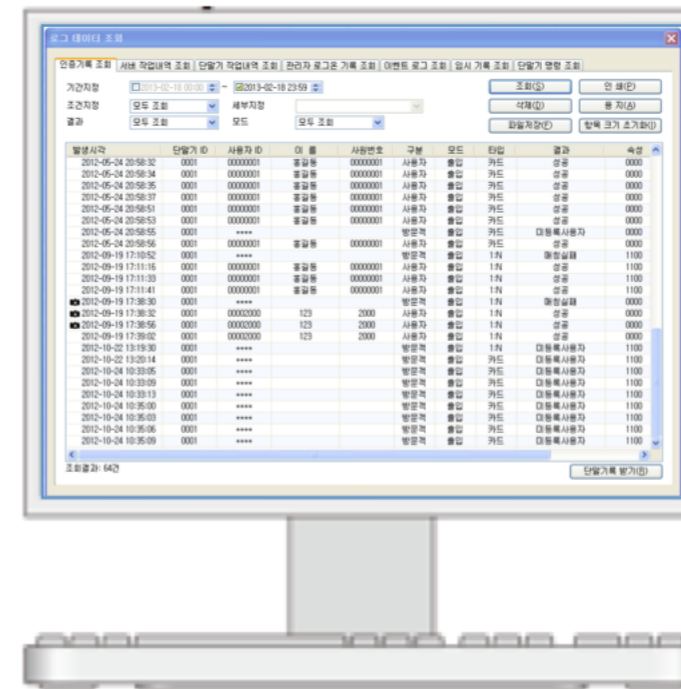

LOG REPORT

EMAIL TRANSFER

IMAGE CAPTURE

SMART PHONE APPLICATION FOR BRIEF T&A LOG INFORMATION

SEND LOG DATA BY EMAIL

UNIS (Server S/W for PC)

REAL-TIME IMAGE MONITORING AND DOOR OPEN FROM SMART PHONE

LIVE & FAKE FINGER PRINT DETECTION PROMISE SAFE & SECURE