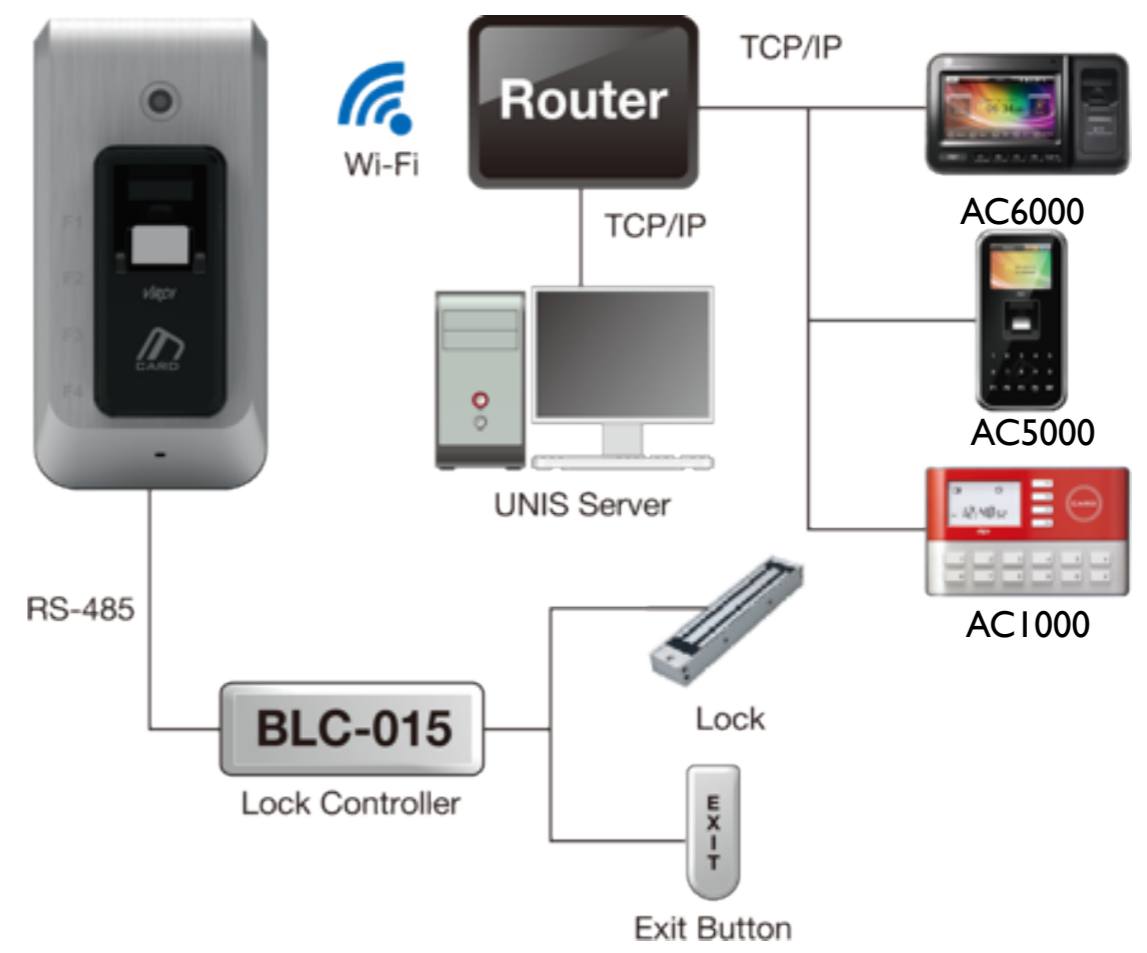

WORLD FIRST! SMART PHONE CONVERGENCE ACCESS CONTROL SYSTEM

CONVERGENCE OF BIOMETRIC ACCESS CONTROL & SMART PHONE TECHNOLOGY

AC-F100

SMART PHONE APPLICATION
- REMOTE SITE CONTROL (DDNS)

REMOTE LOCK CONTROL

1.3M PIXEL CAMERA /
REALTIME IMAGE TRANSFER

LIVE & FAKE FINGER PROTECTION
(PATENT PROTECTED)

IP65 WEATHER PROOF

WiFi ACCESS POINT

FEATURE

BIOMETRIC
ACCESS &
TIME ATTENDANCE

USER: 1,000

LOG: 1,000,000

ACCESS: FP, RF, FP+RF

*Remote open from smart phone

WETHER PROOF: IP65

CAMERA: IP65

Communications: Wi-Fi, RS485/232, Wiegand out

STAND ALONE CONFIGURATION

NETWORK CONFIGURATION

CONVENIENCE

VIDEO
MONITORING

GOOD DESIGN

SMART
TECHNOLOGY

ENHANCED
SECURITY

DDNS REMOTE
ACCESS

CONVENIENCE MANAGEMENT WITH SMART PHONE

SERVER PC NOT
NEEDED

i-UNIS