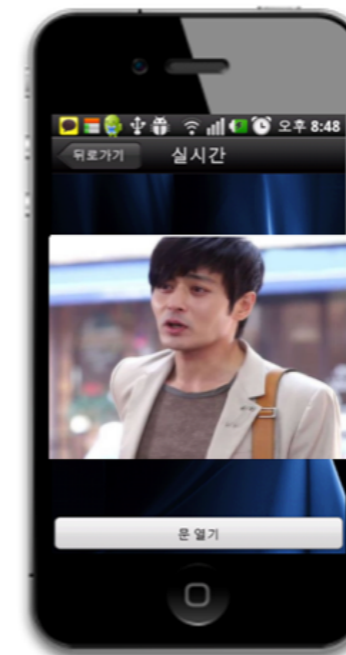

LOG REPORT

EMAIL TRANSFER

IMAGE CAPTURE

SMART PHONE APPLICATION FOR BRIEF T&A LOG INFORMATION

SEND LOG DATA BY EMAIL

UNIS (Server S/W for PC)

REAL-TIME IMAGE MONITORING AND DOOR OPEN FROM SMART PHONE

LIVE & FAKE FINGER PRINT DETECTION PROMISE SAFE & SECURE