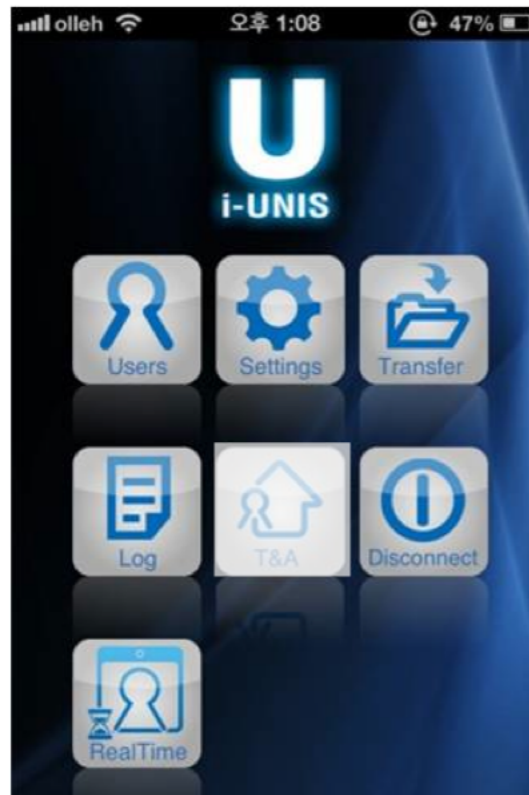

-  Add/Modify Feature
-  Log Search feature
-  Log Search feature
-  Transfer users to other terminal
-  Disconnect

T&A, LOG REPORT, EMAIL TRANSFER, IMAGE CHECK CAN BE CHECKED FROM SMART PHONE

T&A SETTING

LOG REPORT

EMAIL TRANSFER

IMAGE CAPTURE

SMART PHONE APPLICATION FOR BRIEF T&A LOG INFORMATION

SEND LOG DATA BY EMAIL

UNIS (Server S/W for PC)

REAL-TIME IMAGE MONITORING AND DOOR OPEN FROM SMART PHONE

LIVE & FAKE FINGER PRINT DETECTION PROMISE SAFE & SECURE